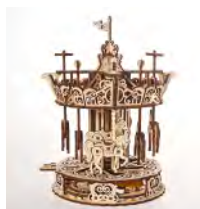

CUBE007 - Carousel
10 x 10 x 10 in